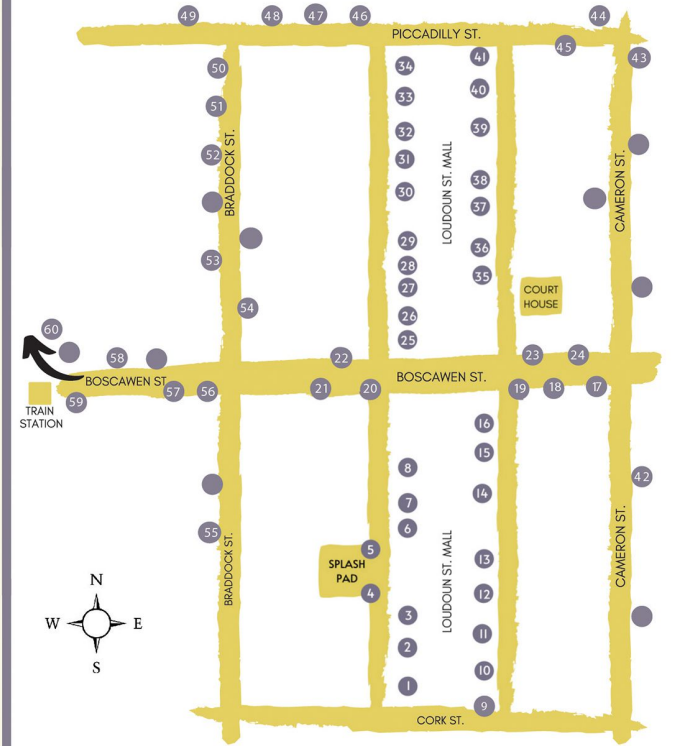

ArtScape 12

Banner Location Map

THIS MAP IS NOT DRAWN TO SCALE AND BANNER LOCATIONS ARE APPROXIMATE. THE CITY OF WINCHESTER RESERVES THE RIGHT TO ALTER BANNER PLACEMENT IF NECESSARY.

About Old Town Advancement Commission: